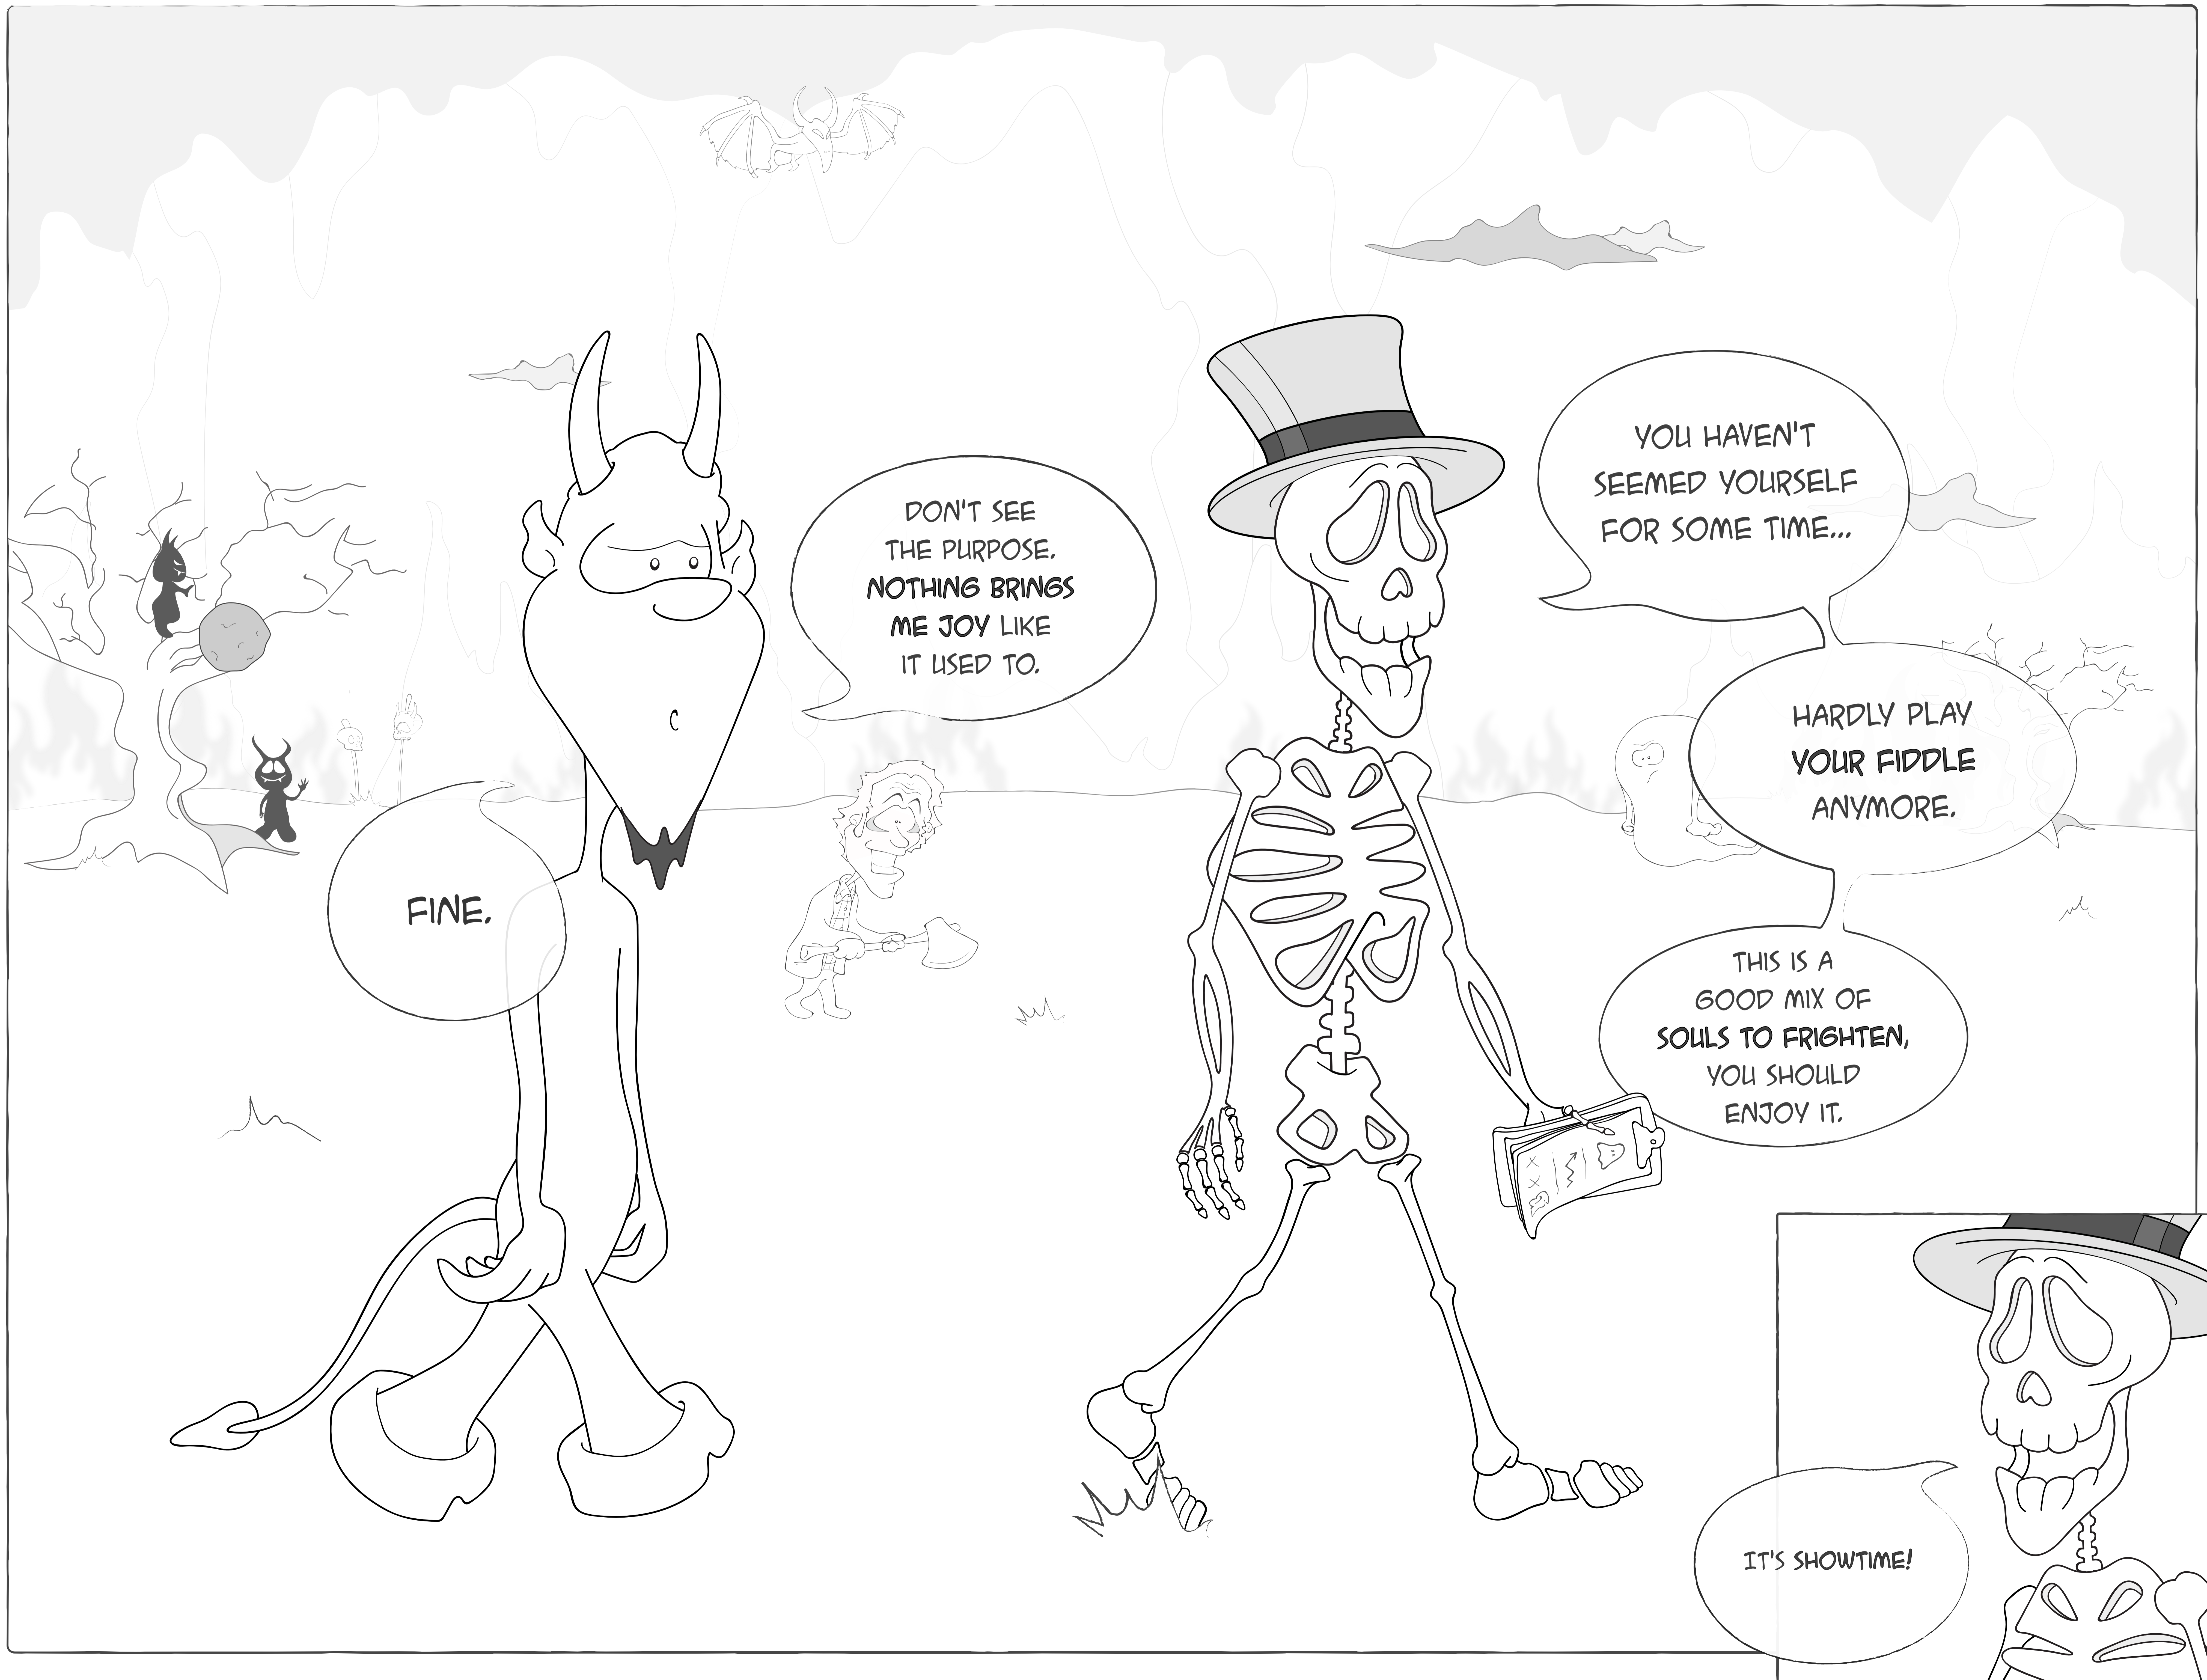

# NETHERWORLD

CREATED BY  
LENNY BUGÉY

"DAWN OF THE ED"

EVER FEEL LIKE YOUR BEST HAUNTS ARE BEHIND YOU?

GRIND'S GOT YOU DOWN, HUH? WELL, A FRESH BATCH OF NEWLY DECEASED JUST ARRIVED...

LET'S GO GIVE 'EM A SCARE!

LIGHT, AGAIN! LET'S GET THIS OVER WITH.

FINE.

DON'T SEE THE PURPOSE. NOTHING BRINGS ME JOY LIKE IT USED TO.

YOU HAVEN'T SEEMED YOURSELF FOR SOME TIME...

HARDLY PLAY YOUR FIDDLE ANYMORE.

THIS IS A GOOD MIX OF SOULS TO FRIGHTEN, YOU SHOULD ENJOY IT.

IT'S SHOWTIME!